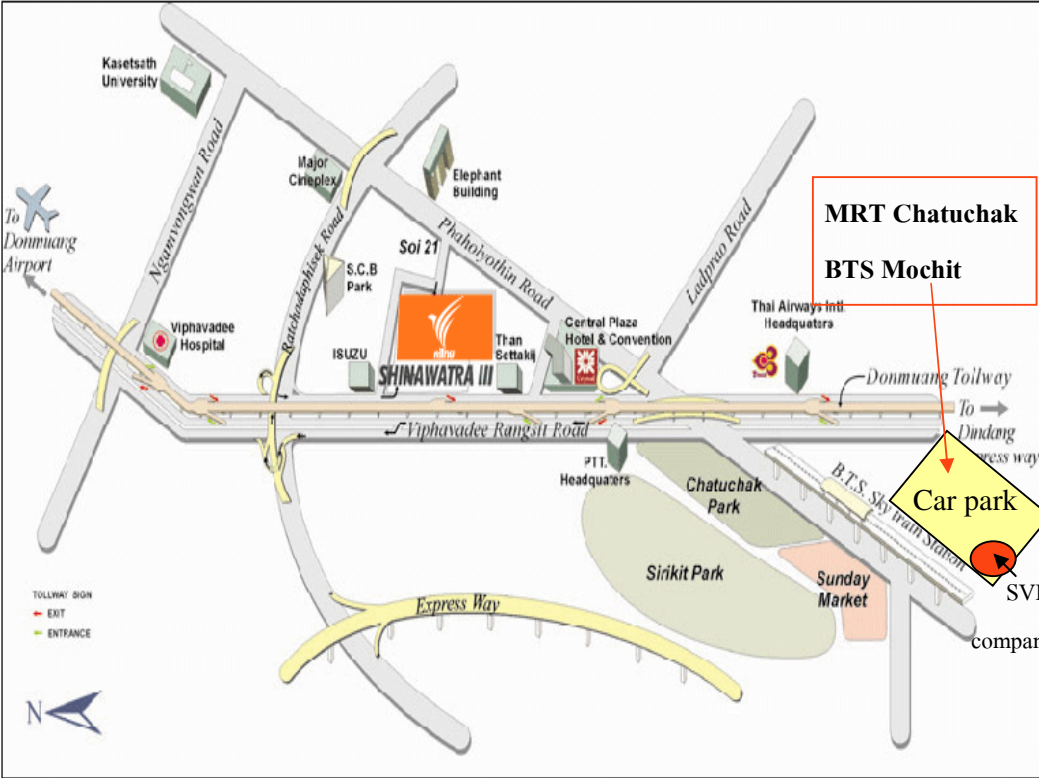

**Map of the company bus's parking at BTS (Mochit)'s car park at gate2
or MRT (Chatuchak)'s car park at gate 4**

The bus will be departed from Mochit's parking area (BTS) at 8.15 a.m.