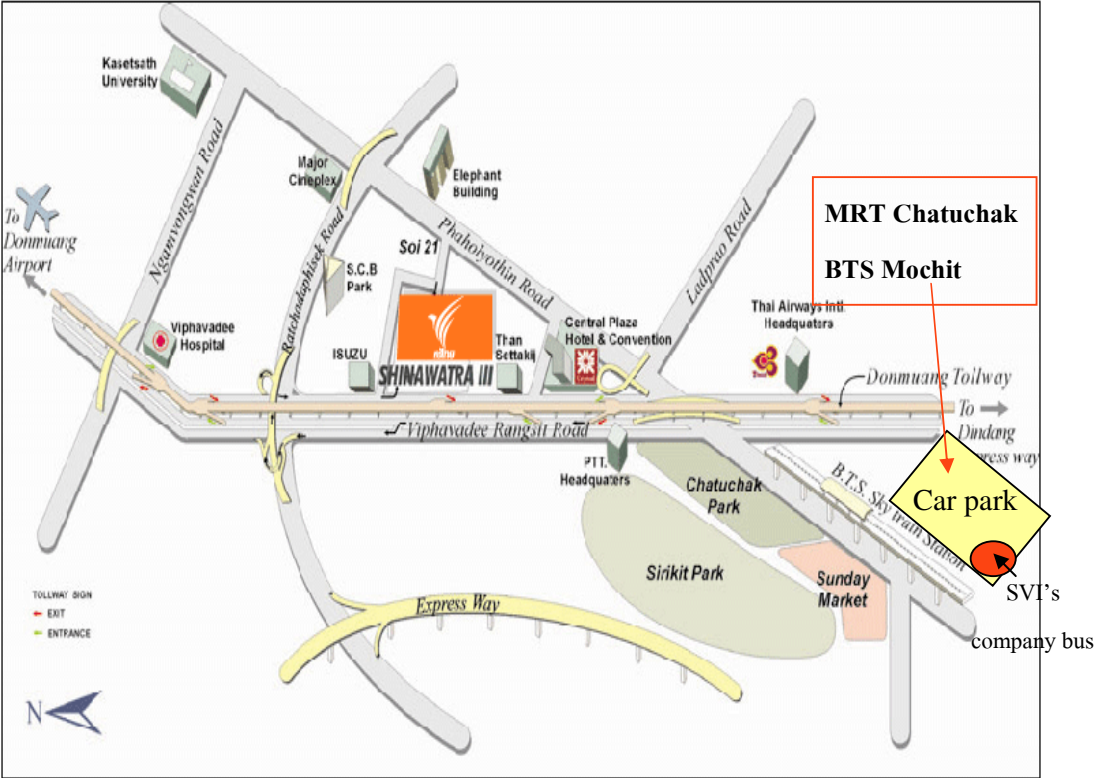

**Map of the company bus's parking at BTS (Mochit)'s car park at gate2
or MRT (Chatuchak)'s car park at gate 4**

The bus will be departed from Mochit's parking area (BTS) at 8.20 a.m.