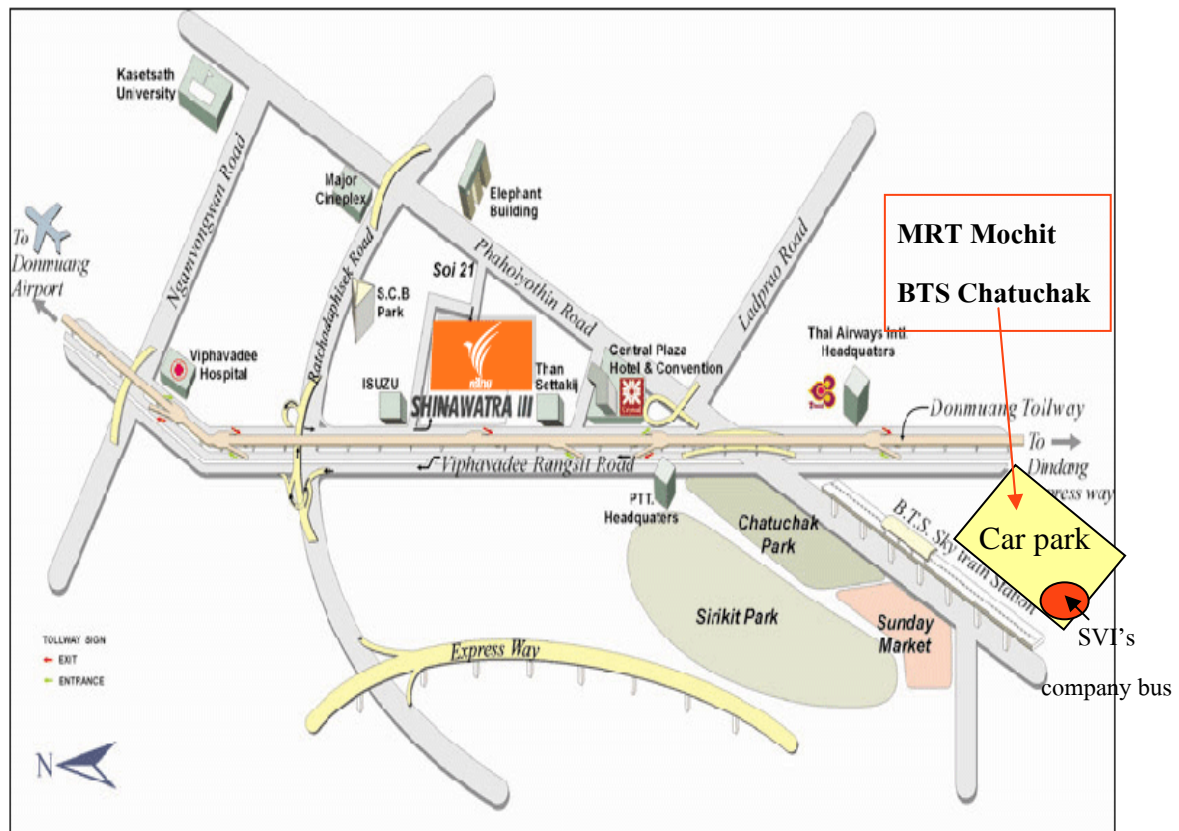

**Map of the company bus's parking at BTS (Mochit)'s car park at gate2  
or MRT (Chatuchak)'s car park at gate 4**

**The bus will be departed from Mochit's parking area (BTS) at 8.15 a.m.**